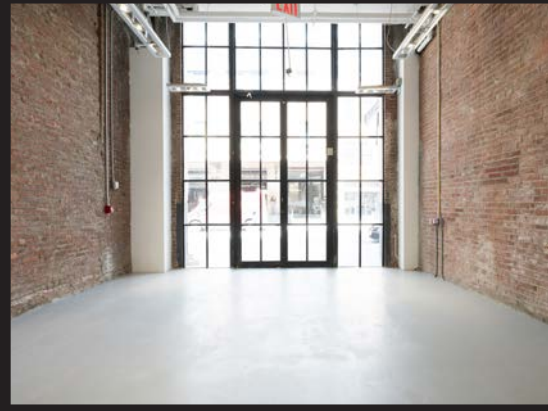

412

WEST 13TH STREET

Between 9th Avenue & Washington Street

DETAILS:

Ground.....2,007 SF

Frontage.....18'

Ceiling Height.....16' 9"

Possession.....Immediate

Asking Rent.....Inquire

NOTES:

- Striking frontage & exposure
- Column-free space
- New white box interior

NEIGHBORS INCLUDE:

- Soho House
- All Saints
- Sandro
- Gansevoort Hotel
- Rolex
- Maje
- Gucci
- Leica
- Rag & Bone
- Sephora
- Fig & Olive
- Restoration Hardware