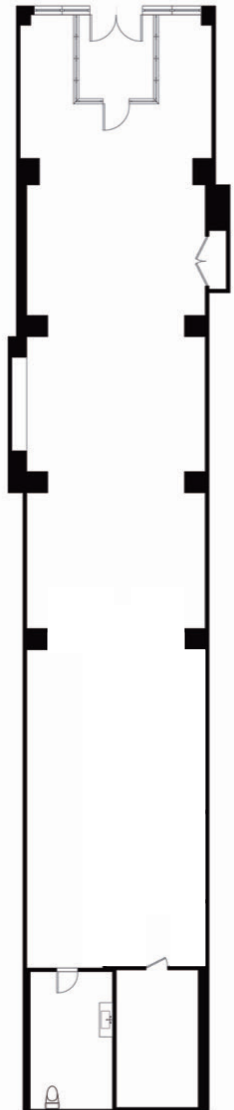

412

WEST 13TH STREET

Between 9th Avenue & Washington Street

DETAILS:

Ground.....2,007 SF

Frontage.....18'

Ceiling Height.....16' 9"

Possession.....Immediate

Asking Rent.....Inquire

NOTES:

- Striking frontage & exposure
- Column-free space
- New white box interior

NEIGHBORS INCLUDE:

- Soho House
- All Saints
- Sandro
- Gansevoort Hotel
- Rolex
- Maje
- Gucci
- Leica
- Rag & Bone
- Sephora
- Fig & Olive
- Restoration Hardware