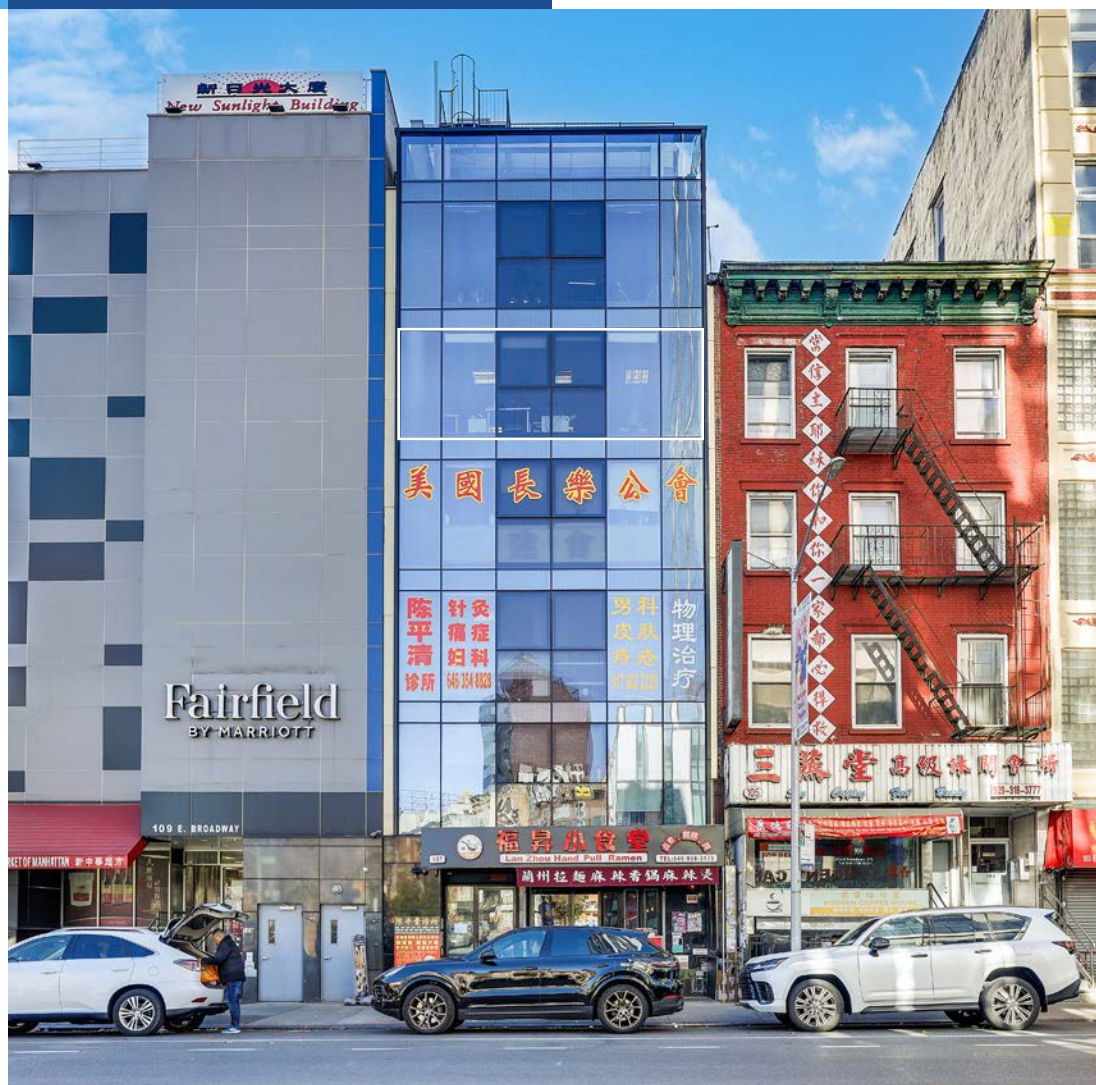

## Office Condo For Sale/Lease

ENTIRE 5TH FLOOR

- Elevator opens directly into the space
- 6 story boutique office building in Two Bridges
- Light filled open area with 7 desks in front
- Pantry, two restrooms and 5 private offices

**SINVIN**  
COMMERCIAL REAL ESTATE & ADVISORY

Entire 5th Floor

**1,711 Gross SF**

Ceiling Height

**8'+**

Asking Rent

**\$40/SF**

Sale Price