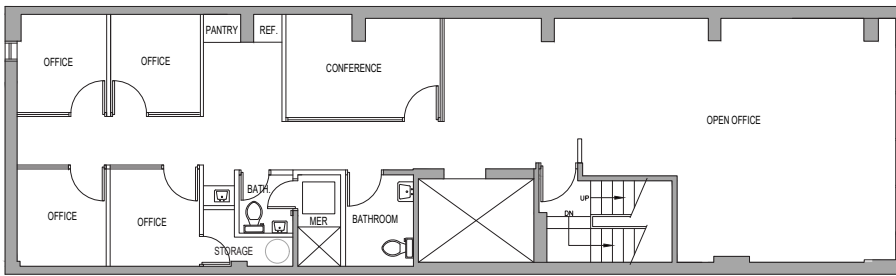

## Office Condo For Sale/Lease

ENTIRE 5TH FLOOR

- Elevator opens directly into the space
- 6 story boutique office building in Two Bridges
- Light filled open area with 7 desks in front
- Pantry, two restrooms and 5 private offices

**SINVIN**  
COMMERCIAL REAL ESTATE & ADVISORY

Entire 5th Floor

**1,711 Gross SF**

Ceiling Height

**8'+**

Asking Rent

**\$40/SF**

Sale Price