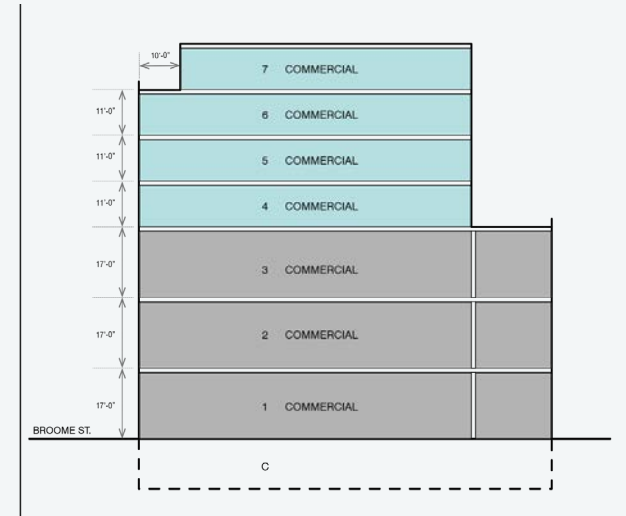

POTENTIAL TO EXPAND TO UP TO 4 ADDITIONAL FLOORS