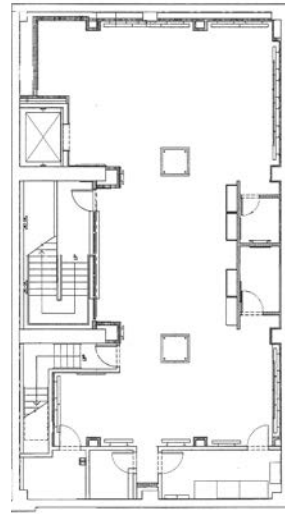

EXISTING FLOORS

LOWER LEVEL