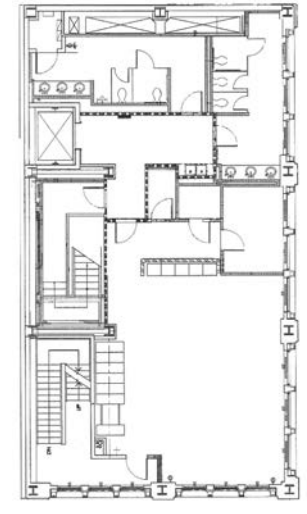

## NOTES:

- The ultimate full building identity with soaring ceilings on all levels
- Expansive four floor setup totaling 11,752 SF with an elevator connecting all floors
- Ideal for combined retail, showroom, and office space
- Legal Retail on all floors
- Elegant, impactful, and versatile setting
- Can be delivered with a new facade and up to 4 additional floors
- Rooftop billboard is available for lease with the building

# EXISTING FLOORS

LOWER LEVEL

GROUND FLOOR

2ND FLOOR

3RD FLOOR

# POTENTIAL TO EXPAND TO UP TO 4 ADDITIONAL FLOORS

**SOHO ROOM**

- SOHO ROOM

**SULLIVAN STREET**

- BANDONE
- HEAVENLY DEI
- DOMINIQUE ANSEL BAKERY
- SPRING STREET WINE SHOP
- BEANS PIZZA
- BOQUERIA
- SALOMON
- MACKENZIE-CHIDS