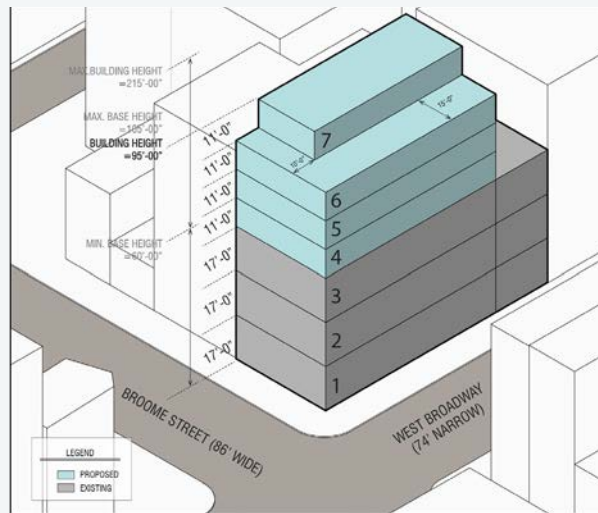

POTENTIAL TO EXPAND TO UP TO 4 ADDITIONAL FLOORS