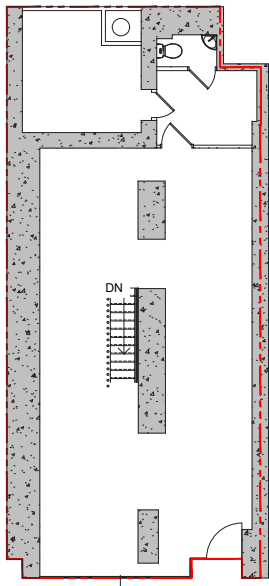

A

STORE A

Ground Level	950 SF
Lower Level	559 SF
Frontage	20'
Term	Negotiable
Possession	Immediate
Asking Rent	Inquire

- Floor-to-ceiling all-glass storefront
- Modern interior and a contiguous basement

STORE B

Ground Level	606 SF
Lower Level	Available
Frontage	12'
Term	Negotiable
Possession	7/1/2026
Asking Rent	Inquire

- Turnkey cafe/patisserie
- Ideal for an upscale F&B use
- Basement storage available

STORE C LEASED

Ground Level	225 SF
Lower Level	Available
Frontage	10'
Term	Negotiable
Possession	9/1/2026
Asking Rent	Inquire

- Tiny store with big presence
- Great branding opportunity
- Basement storage available

Lower Level

Ground Level

STORE A

Ground Level

STORE B

Ground Level

STORE C LEASED

A

B