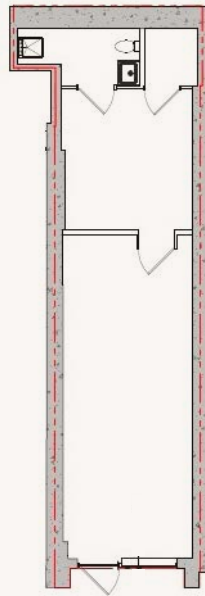

A

STORE A

Ground Level	950 SF
Lower Level	559 SF
Frontage	20'
Term	Negotiable
Possession	Immediate
Asking Rent	Inquire

- Floor-to-ceiling all-glass storefront
- Modern interior and a contiguous basement

STORE B

Ground Level	606 SF
Lower Level	Available
Frontage	12'
Term	Negotiable
Possession	7/1/2026
Asking Rent	Inquire

- Turnkey cafe/patisserie
- Ideal for an upscale F&B use
- Basement storage available

STORE C LEASED

Ground Level	225 SF
Lower Level	Available
Frontage	10'
Term	Negotiable
Possession	9/1/2026
Asking Rent	Inquire

- Tiny store with big presence
- Great branding opportunity
- Basement storage available

Lower Level

Ground Level

STORE A

Ground Level

STORE B

Ground Level

STORE C LEASED

A

B