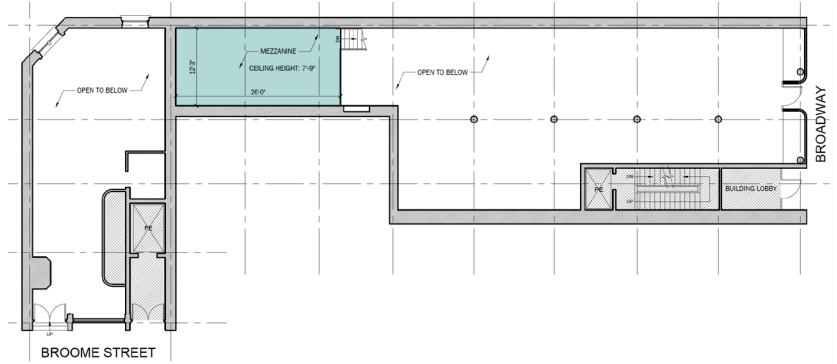

MEZZANINE
312 Square Feet

GROUND LEVEL
3,232 Square Feet

LOWER LEVEL
2,350 Square Feet