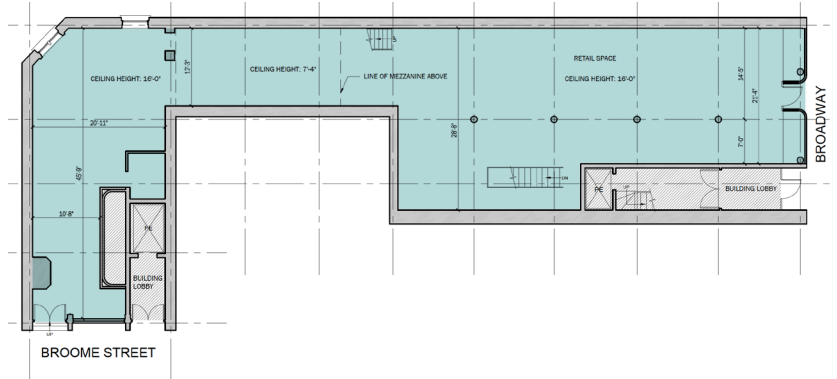

MEZZANINE
312 Square Feet

GROUND LEVEL
3,232 Square Feet

LOWER LEVEL
2,350 Square Feet