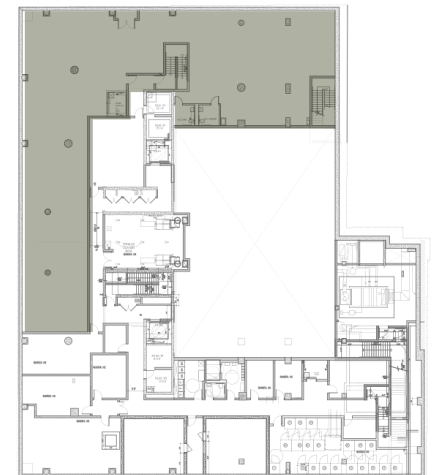

## GROUND LEVEL

Ceiling Height: **Up To 16' 7"**

## MEZZANINE

Ceiling Height: **12' 6"**

## LOWER LEVEL

Ceiling Height: **Up To 13'**