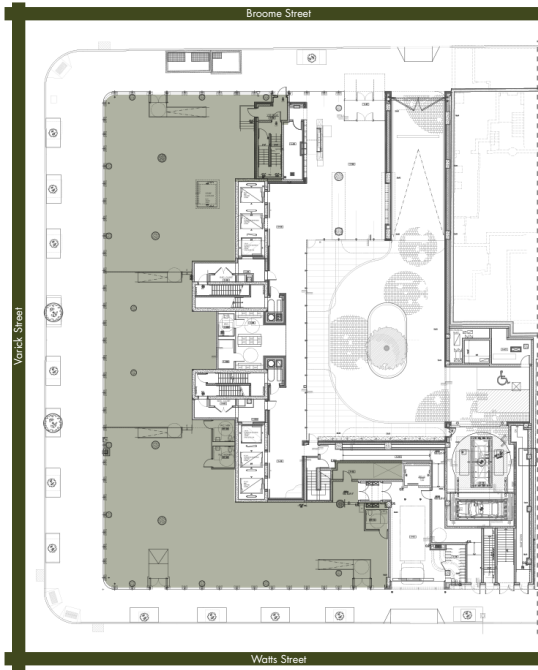

## GROUND LEVEL

Ceiling Height: **Up To 16' 7"**

## MEZZANINE

Ceiling Height: **12' 6"**

## LOWER LEVEL

Ceiling Height: **Up To 13'**