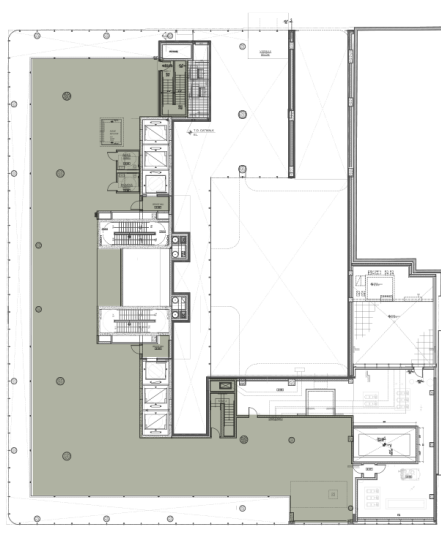

## GROUND LEVEL

Ceiling Height: **Up To 16' 7"**

## MEZZANINE

Ceiling Height: **12' 6"**

## LOWER LEVEL

Ceiling Height: **Up To 13'**