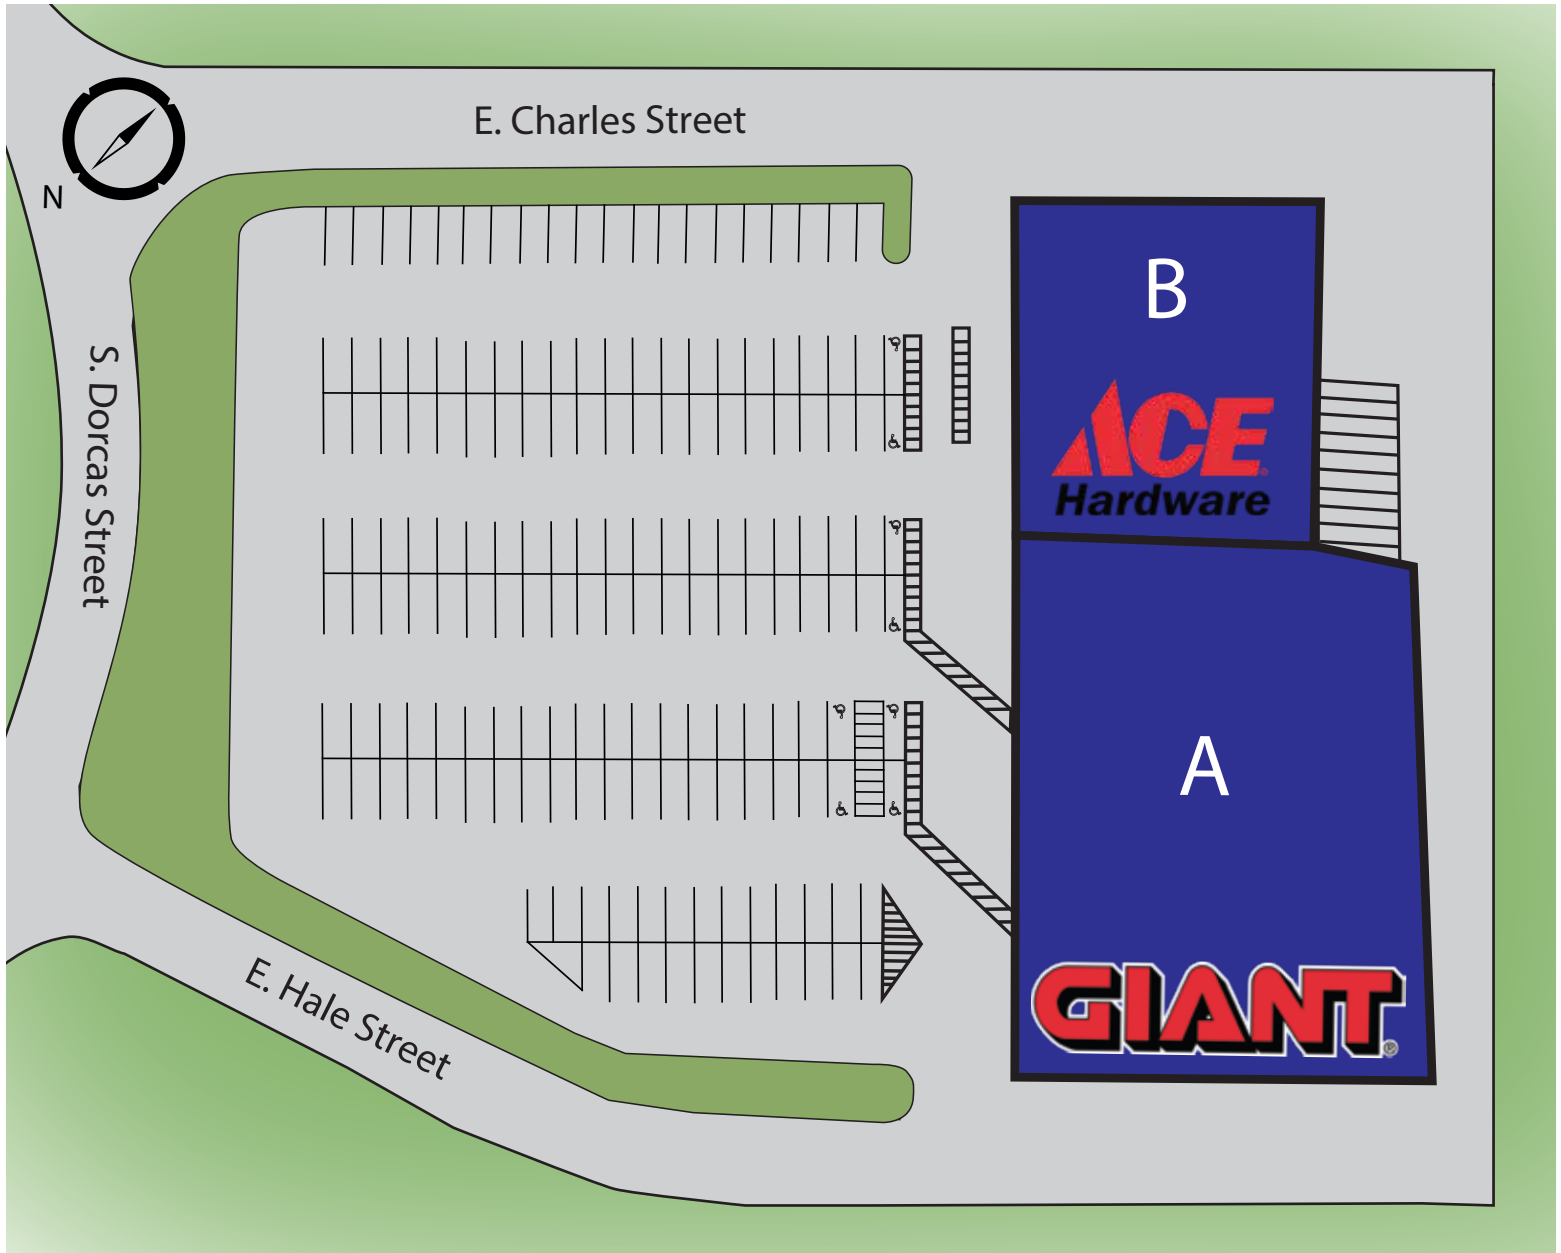

# LEWISTOWN SHOPS

200 S. Dorcas Street | Lewistown, PA

## SUITE TENANT

## LEASING AGENT

**A** GIANT Food Store

26,204

**JOE WATERS**

**B** Ace Hardware

12,000

610.388.6600

**TOTAL 38,204 SF**