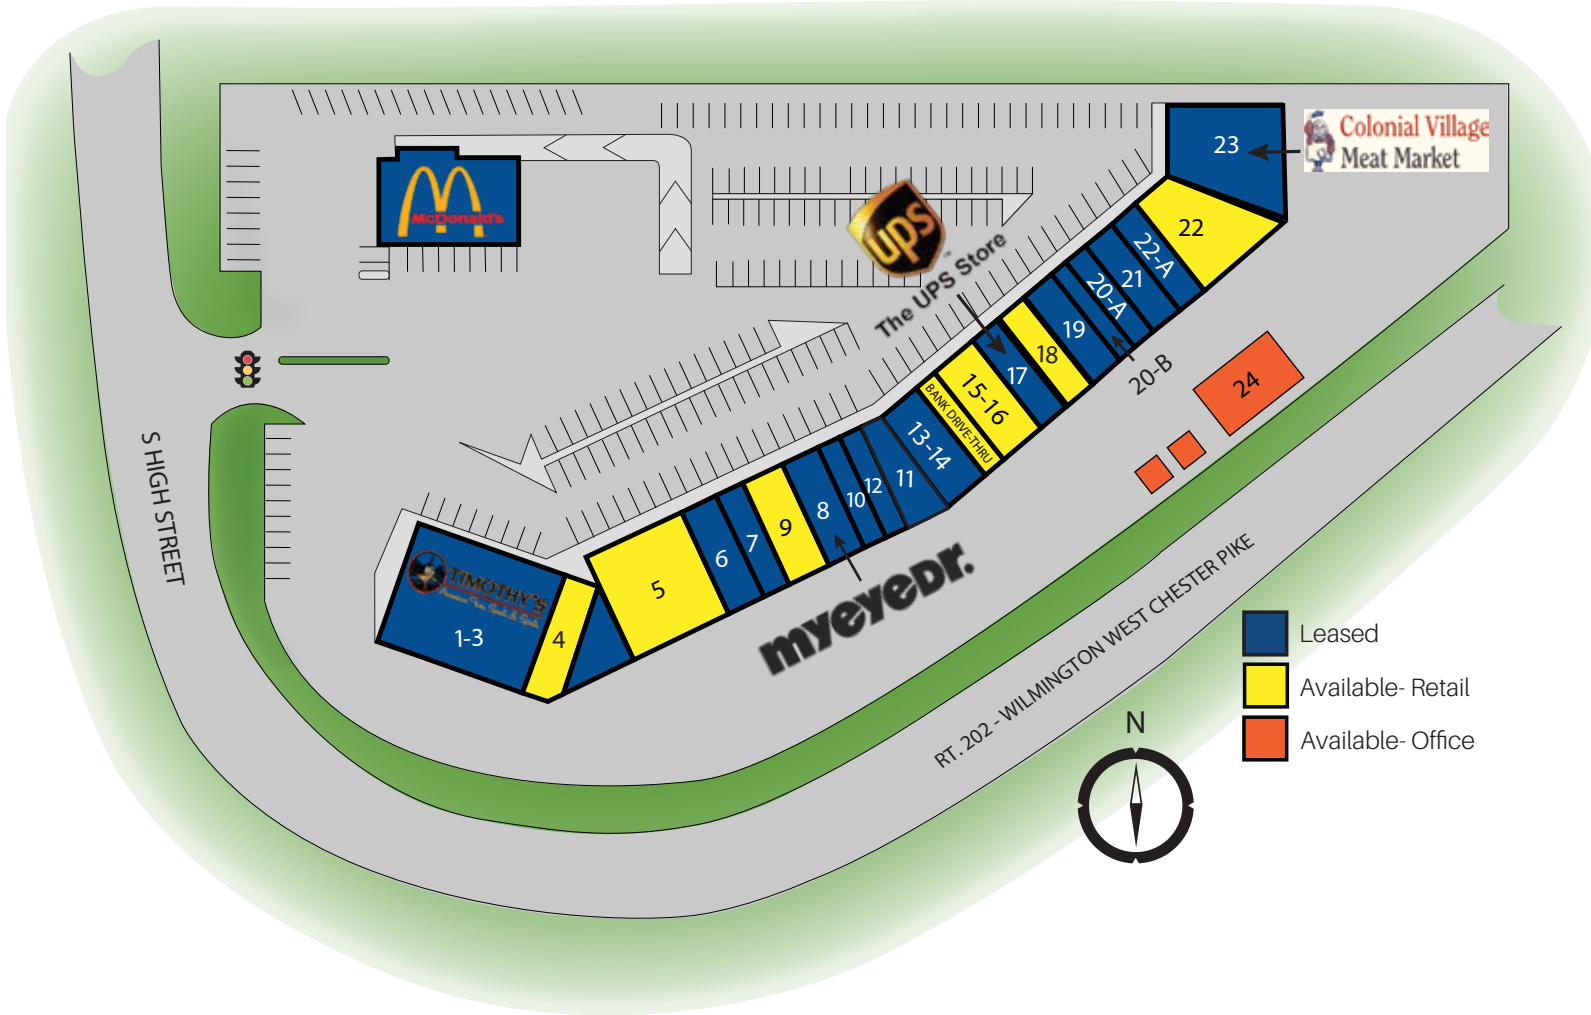

PARKWAY CENTER

Route 202 & S High Street | West Chester, PA

SUITE	TENANT	SQ. FEET	SUITE	TENANT	SQ. FEET
1-3	Timothy's of West Chester	6,496	17	The UPS Store	1,913
4	AVAILABLE	1,561	18	AVAILABLE	1,944
5	AVAILABLE	6,494	19	Headquarters Hair Salon	1,219
6	Tommy's Pizza	1,730	20-A	Orth Cleaners	1,178
7	Liberty Vapor	1,600	20-B	Keystone State Insurance	615
8	MyEyeDr.	1,593	21	Country Bagel & Bakery	1,518
9	AVAILABLE	1,744	22-A	Vital Nutricion	1,508
10	Best Nails	1,070	22	AVAILABLE	3,737
11	The Pinball Place	1,625	23	Colonial Village Meat Market	4,305
12	Great China	1,067	24	OFFICE SPACE- AVAILABLE IMMEDIATELY	1,000
13-14	W.C. Sr. Center Book Store	2,543			
15-16	AVAILABLE W/ DRIVE-THRU	2,070			

TOTAL 47,530 SF