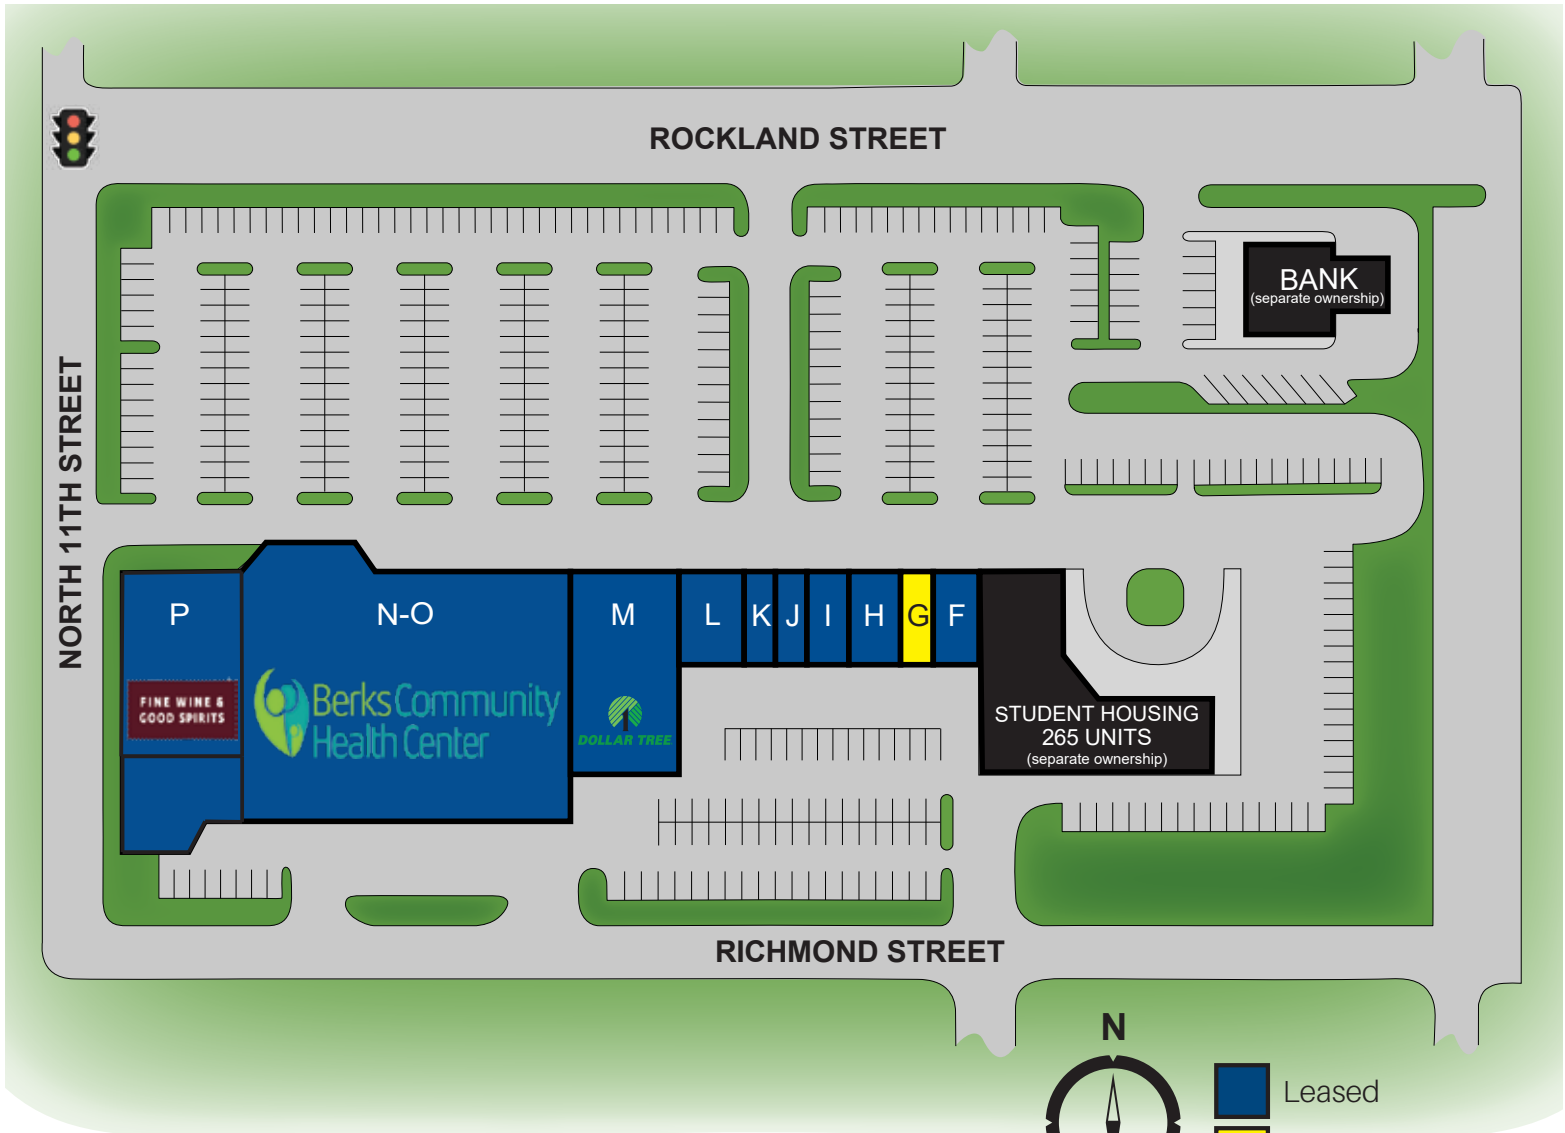

ROCKLAND PLAZA

Rockland Street & N 11th Street | Reading, PA

SUITE	TENANT	SQ. FEET	SUITE	TENANT	SQ. FEET
F	Rockland Plaza Beer Distributor	1,960	L	Community Services for Children	2,800
G	AVAILABLE	1,400	M	Dollar Tree	8,450
H-I	Mama's Pizza	3,500	N-O	Berks Community Health Center	37,500
J	NYC Convenience	1,400	P	Fine Wine & Good Spirits	5,204
K	Brooklyn Place	1,400		TOTAL	63,614 SF