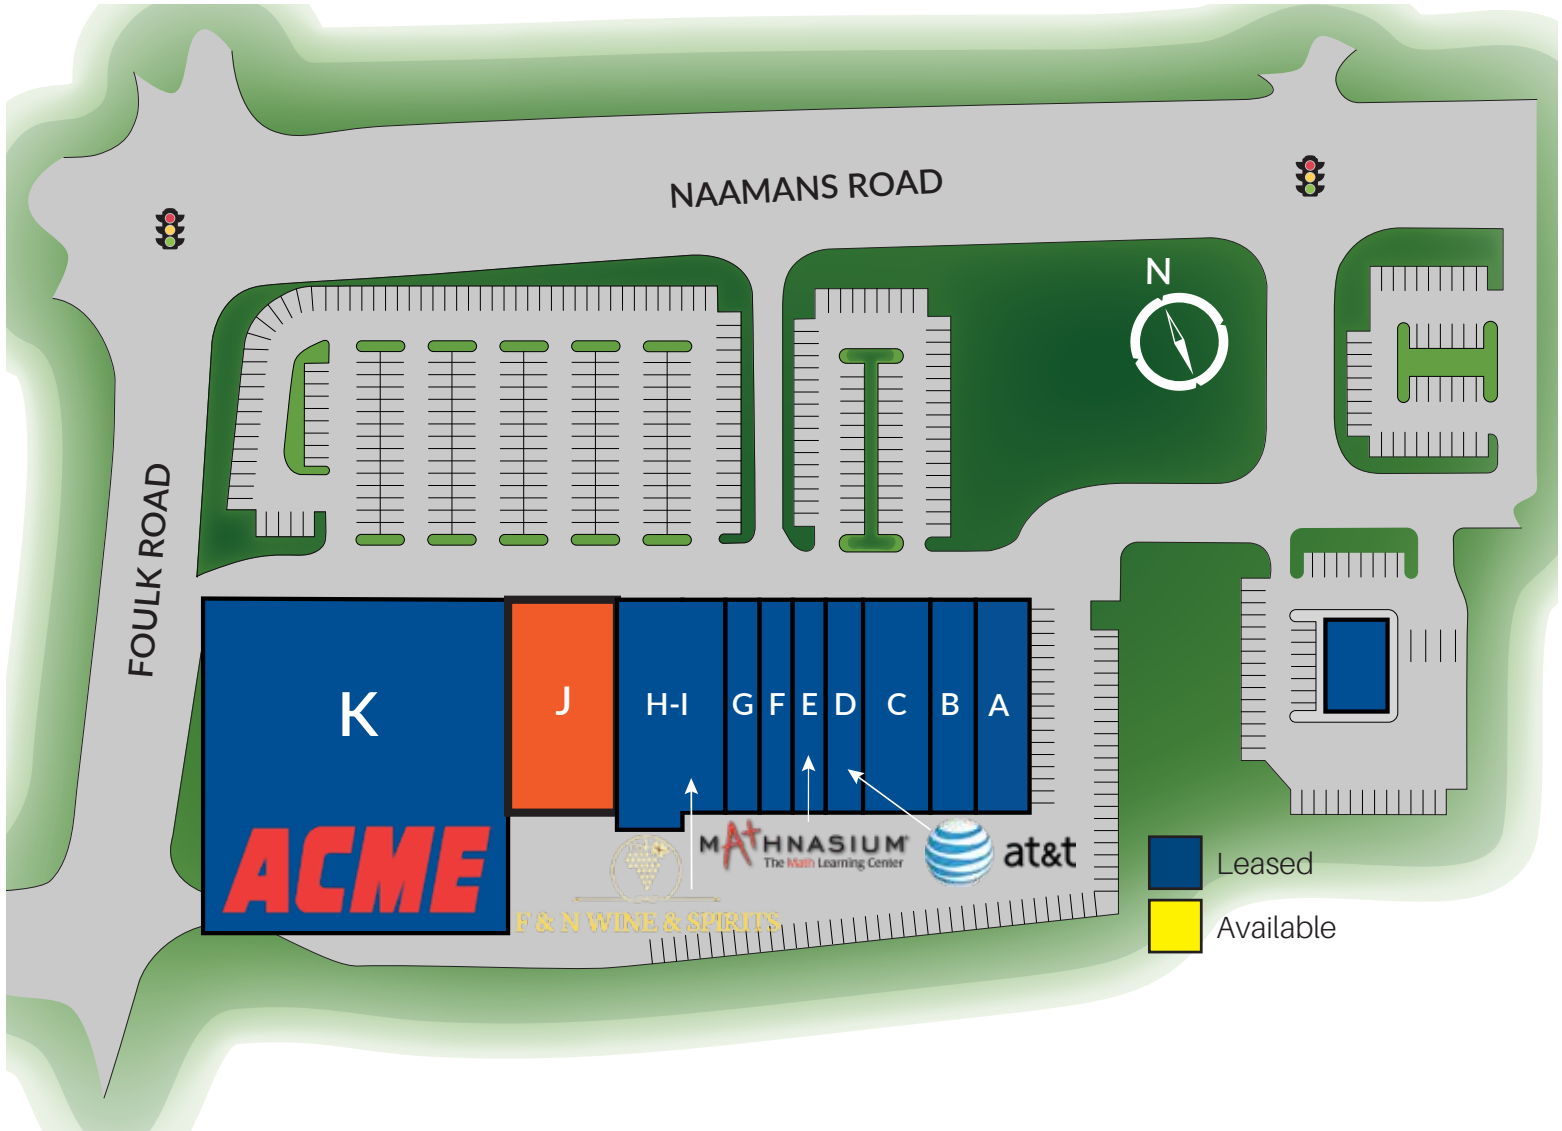

F & N SHOPPING VILLAGE

Foulk Road & Naamans Road | Wilmington, DE

SUITE	TENANT	SQ. FEET
A	Lavish Nail & Spa	3,000
B	Cuzino's Family Kitchen	2,500
C	Grand East Buffet	4,000
D	AT&T	2,000
E	Mathnasium	2,000
F	F & N Cleaners	2,000

SUITE	TENANT	SQ. FEET
G	Hair Gallerie	2,000
H-I	F & N Wine & Spirits	8,000
J	Potential Availability	9,000
K	ACME	53,030

TOTAL 87,530 SF