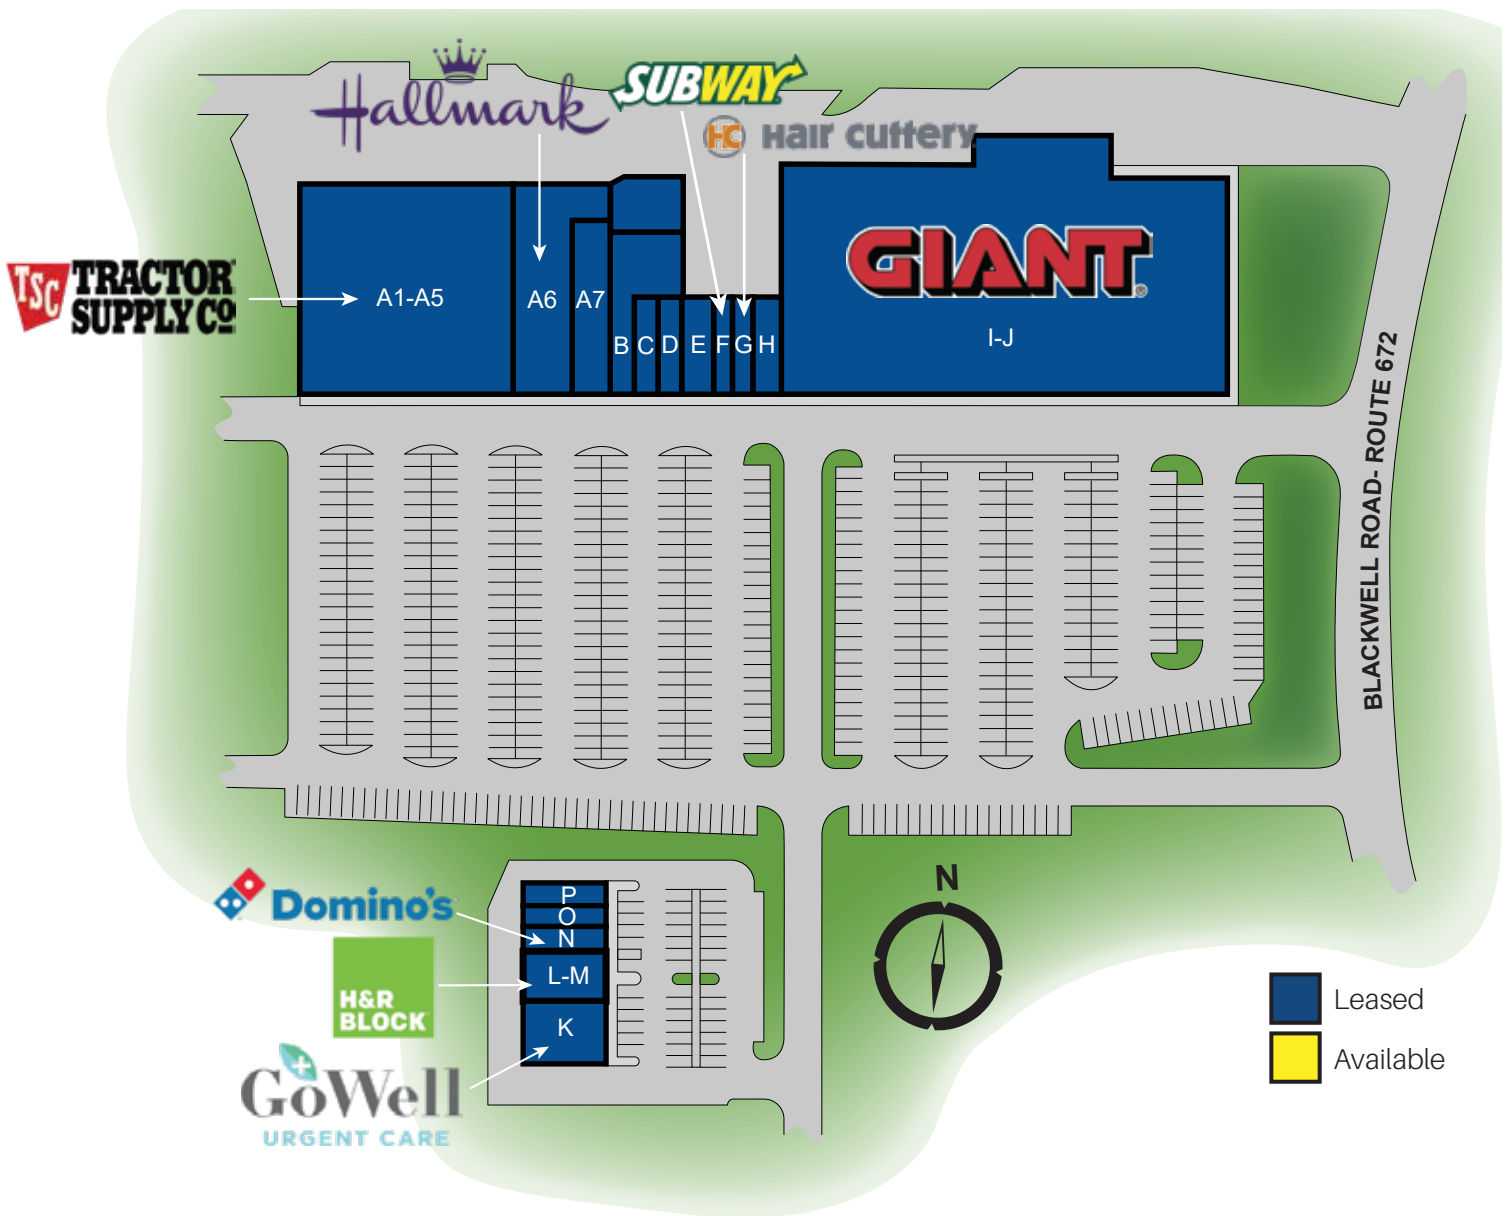

OAK SPRINGS PLAZA

Route 29 & Blackwell Road | Warrenton, VA

SUITE	TENANT	SQ. FEET	SUITE	TENANT	SQ. FEET
A1-5	Tractor Supply Company	25,324	G	Hair Cuttery	1,050
A6	Hallmark	7,650	H	Only Nails	1,400
A7	G. Whilikers Toys & Books	4,653	I-J	GIANT Food	63,008
B	Simple Comforts	5,575	K	Go Well Urgent Care	2,400
C	US Parcel Mailing, Etc.	975	L-M	H&R Block	2,400
D	Hunan Cafe	975	N	Domino's Pizza	1,500
E	Country Cleaners	1,400	O	Warrenton Wellness	900
F	Subway Sandwiches	1,050	P	Mati Beauty Studio	1,200
TOTAL					121,460 SF