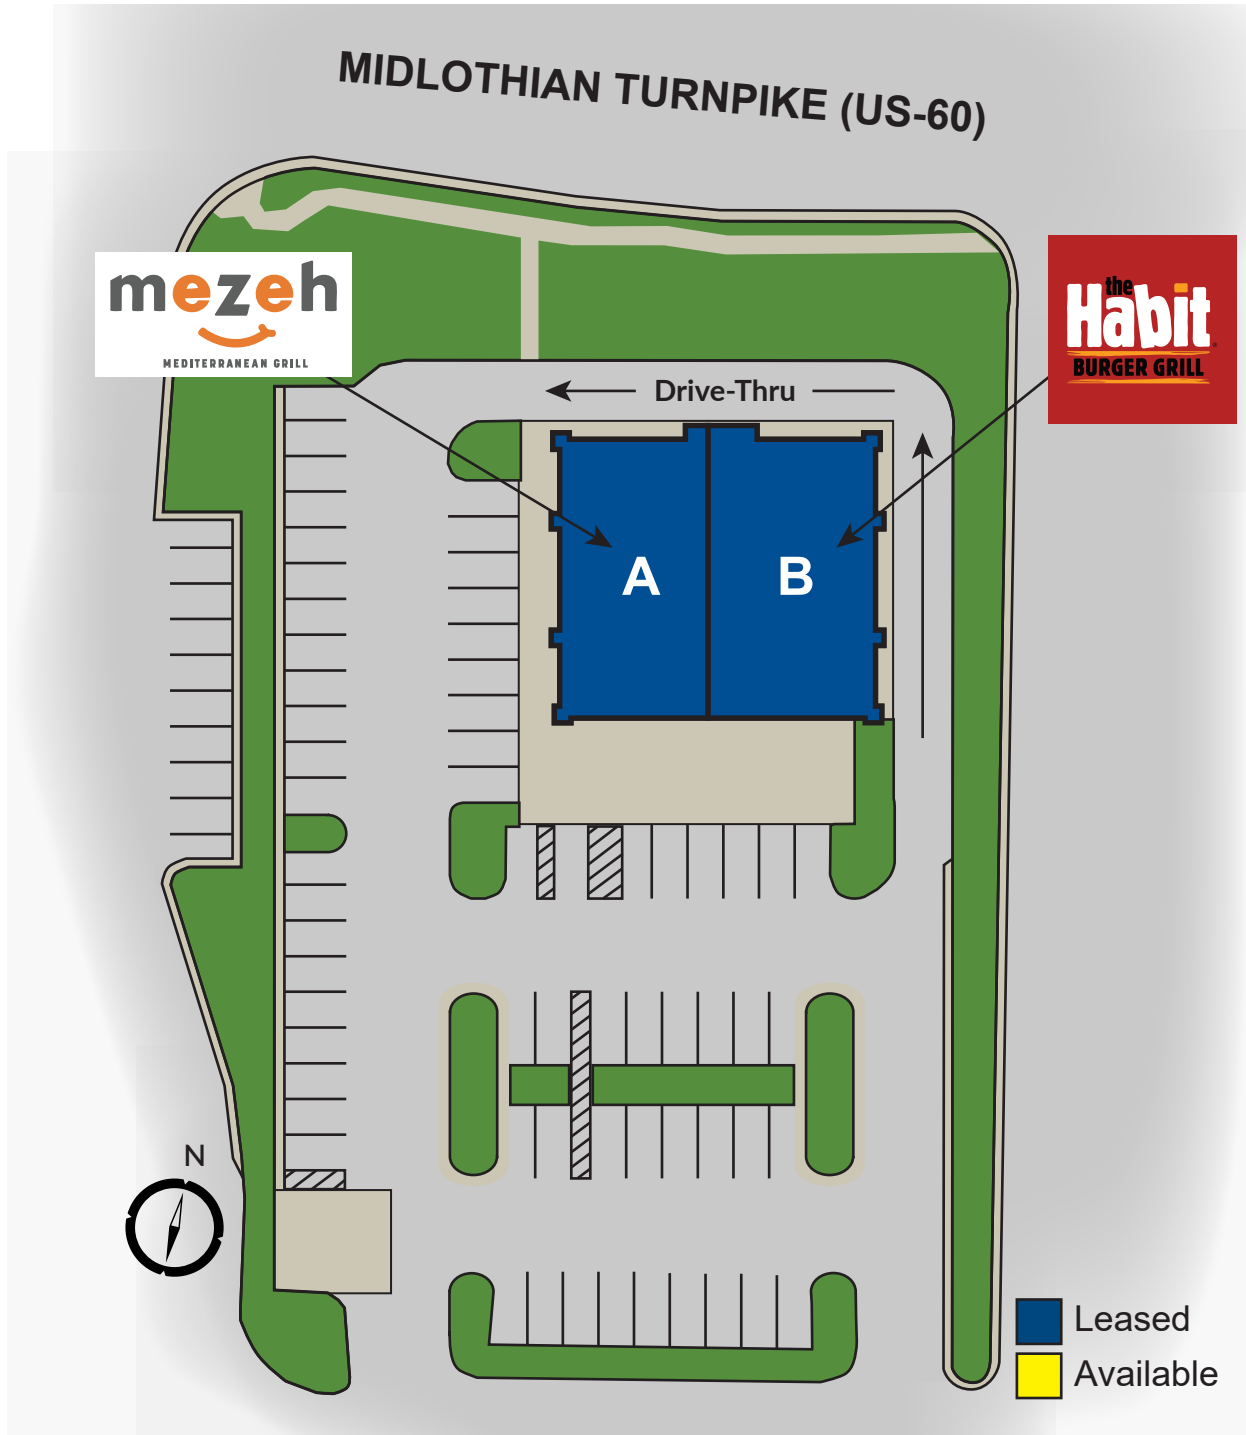

# 11309 MIDLOTHIAN TURNPIKE

11309 Midlothian Turnpike, Richmond, VA 23235

SUITE	TENANT	SQ. FEET
-------	--------	----------

A	Mezeh Mediterranean Grill	2,600
B	The Habit Burger Grill	3,000

**TOTAL 5,600 SF**