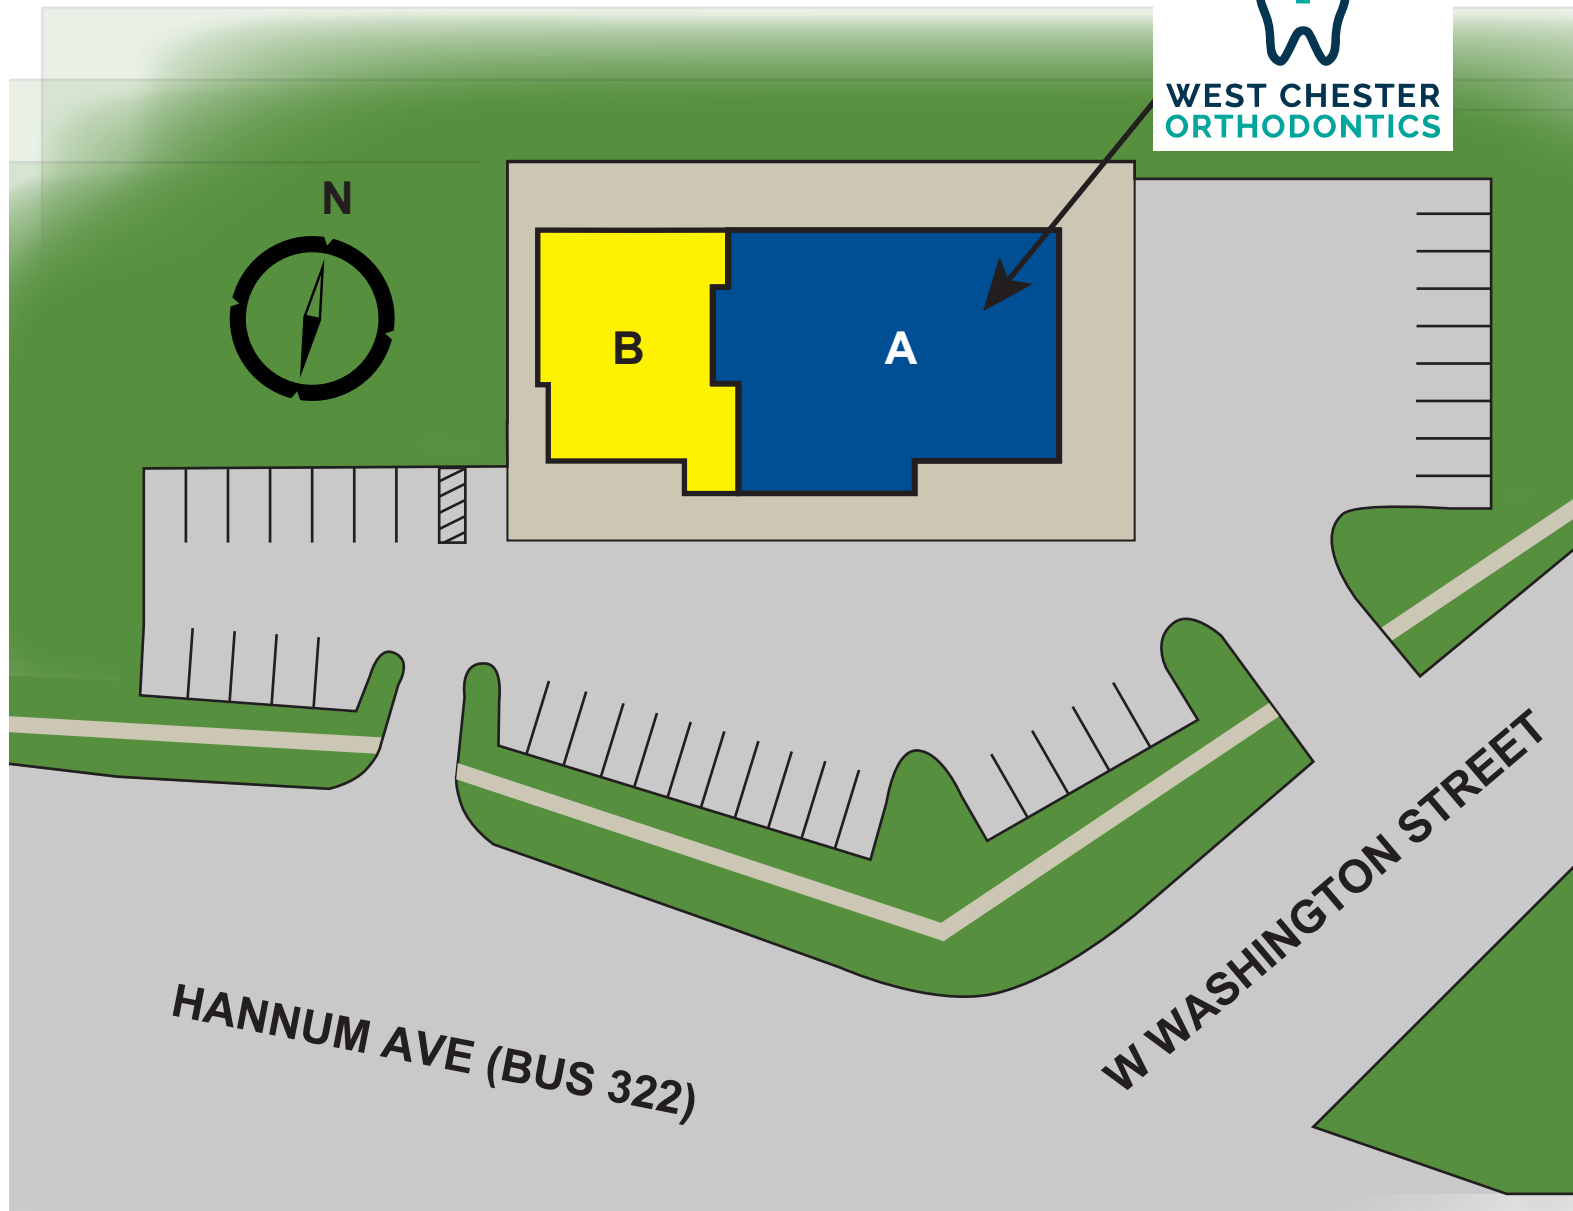

501 HANNUM AVE

501 Hannum Ave, West Chester, PA 19380

WEST CHESTER
ORTHODONTICS

 Leased  Available

SUITE	TENANT	SQ. FEET
A	West Chester Orthodontics	3,674
B	AVAILABLE	1,914

TOTAL 5,588 SF