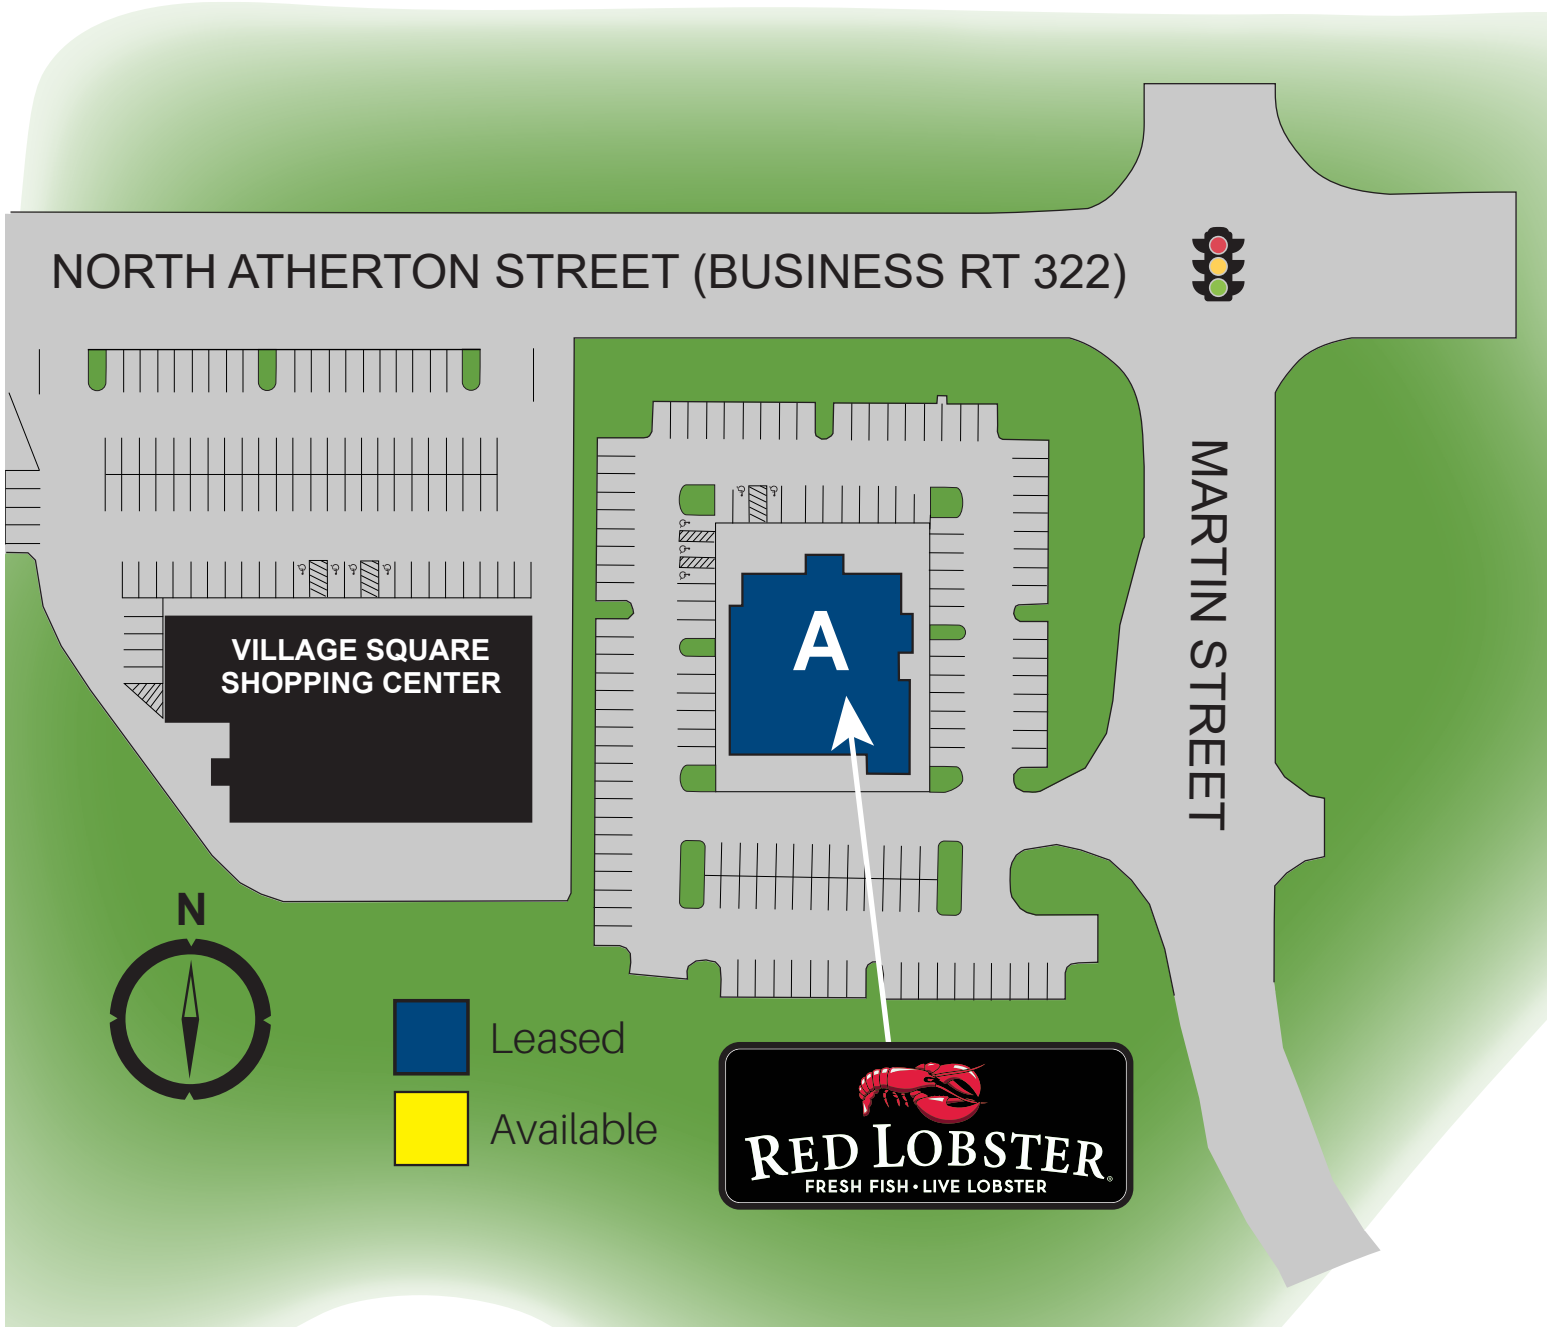

ATHERTON COMMONS

1670 N Atherton St | State College, PA 16803

SUITE	TENANT	SQ. FEET
-------	--------	----------

A	Red Lobster	6,500
---	-------------	-------

Total: 6,500 SF