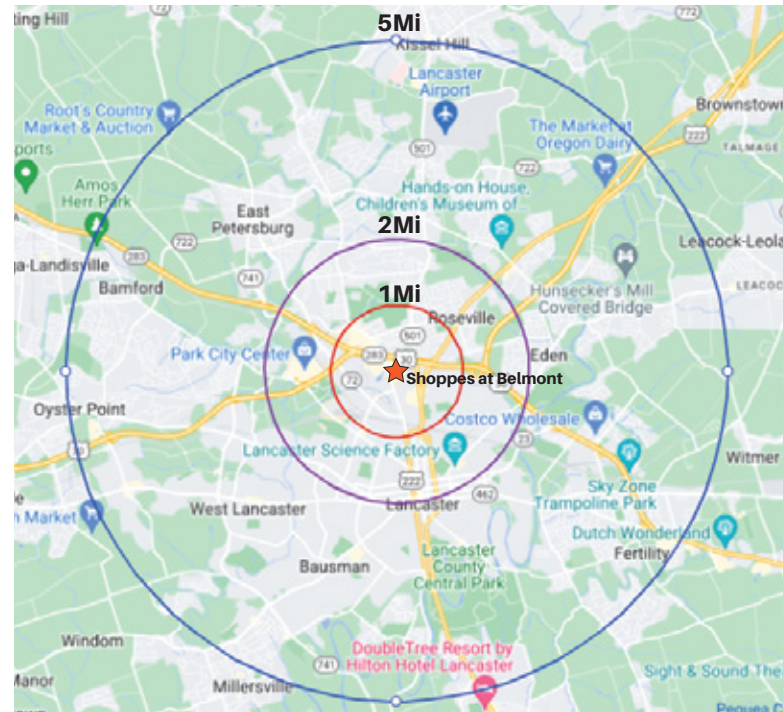

## DEMOGRAPHICS

Estimated Population:

**1 MILE** - 5,506    **3 MILES** - 111,183    **5 MILES** - 180,478

2028 Population Projections:

**1 MILE** - 5,689    **3 MILES** - 114,052    **5 MILES** - 185,384

Average Household Income:

**1 MILE** - \$93,332    **3 MILES** - \$80,515    **5 MILES** - \$90,913

Average Daily Traffic Counts:

**US Route 30** - 107,000    **Fruitville Pike** - 24,000

## PROPERTY OVERVIEW

Shoppes at Belmont is a mixed-use development featuring retail shops, restaurants and residential housing. Shoppes at Belmont is located at the corner of Rt. 30 and Fruitville Pike in an existing vibrant commercial corridor of Manheim Township, Lancaster County, PA. The 365,000 square foot development features more than 30 retail stores and restaurants, miles of walking trails, a covered bus stop, and an outdoor stage used for live music performed by local bands in the summer months.