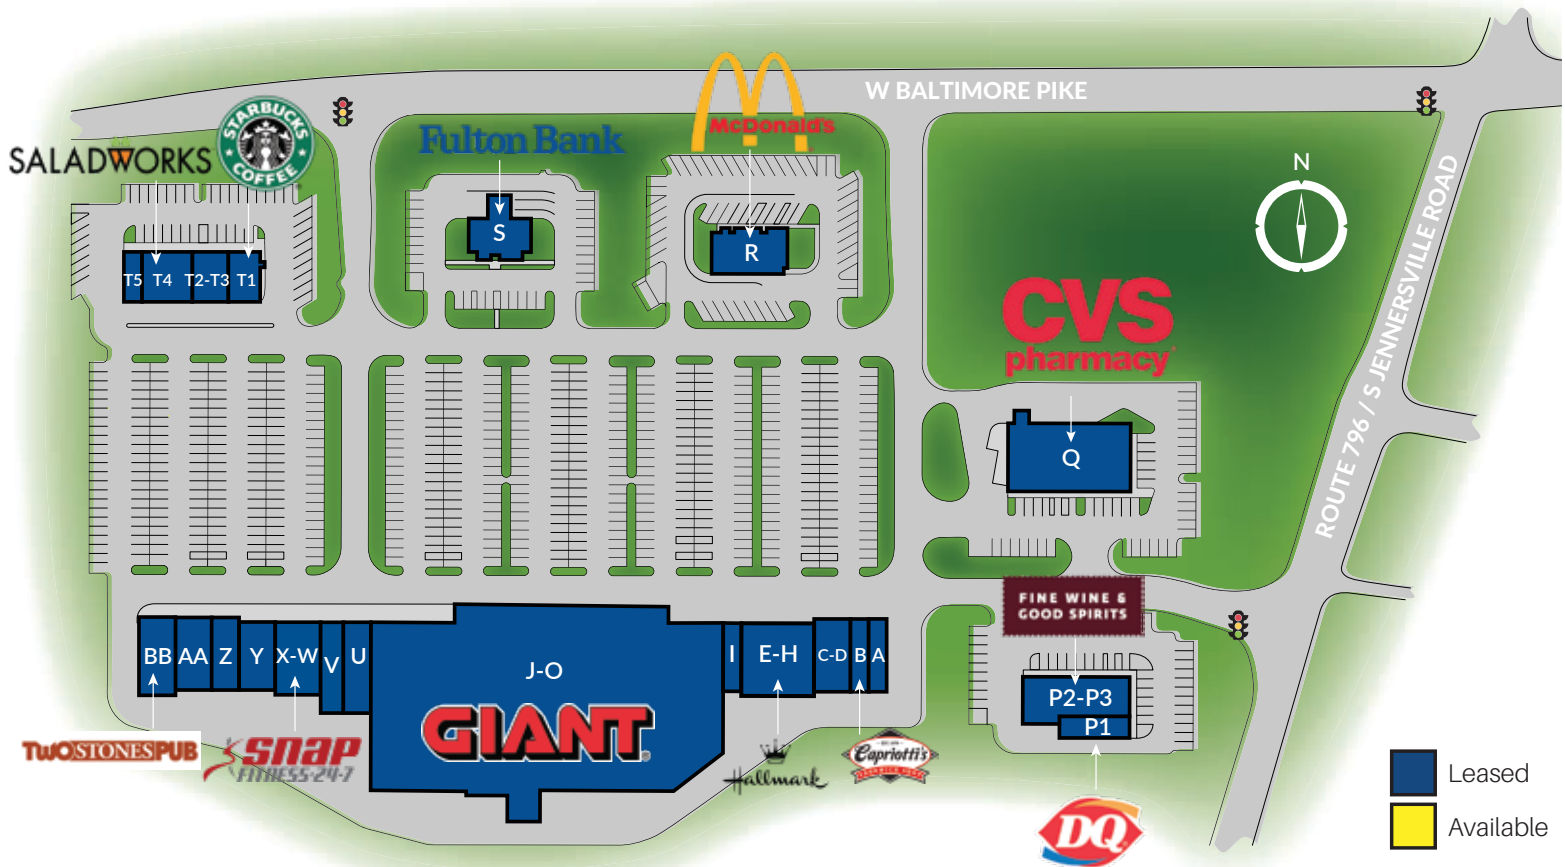

SHOPPES AT JENNER'S VILLAGE

825 W Baltimore Pike | West Grove, PA 19390

SUITE	TENANT	SQ. FEET	SUITE	TENANT	SQ. FEET
A	Corner Cafe	1,600	T1	Starbucks	1,925
B	Capriotti's Subs	1,600	T2-T3	SaladWorks	2,200
C-D	Zen Modern Asian Kitchen	3,200	T4	Aurora Pizzeria & Pasta Kitchen	3,025
E-H	Hallmark	6,400	T5	Pack N' Ship	1,100
I	AT&T	1,500	U	Rosci Salon da Spa	3,000
J-O	GIANT Food	76,130	V	Jenners Cleaners	2,500
P1	Dairy Queen	1,875	W-X	Snap Fitness	4,000
P2-P3	Fine Wine & Good Spirits	5,010	Y	Miller Eye Care	3,000
Q	CVS Pharmacy	10,125	Z	Fajitas y Salsas Mexican Restaurant	2,400
R	McDonald's	3,815	AA	Pets & Friends	3,200
S	Fulton Bank	2,950	BB	Two Stones Pub	3,545
TOTAL					144,100 SF