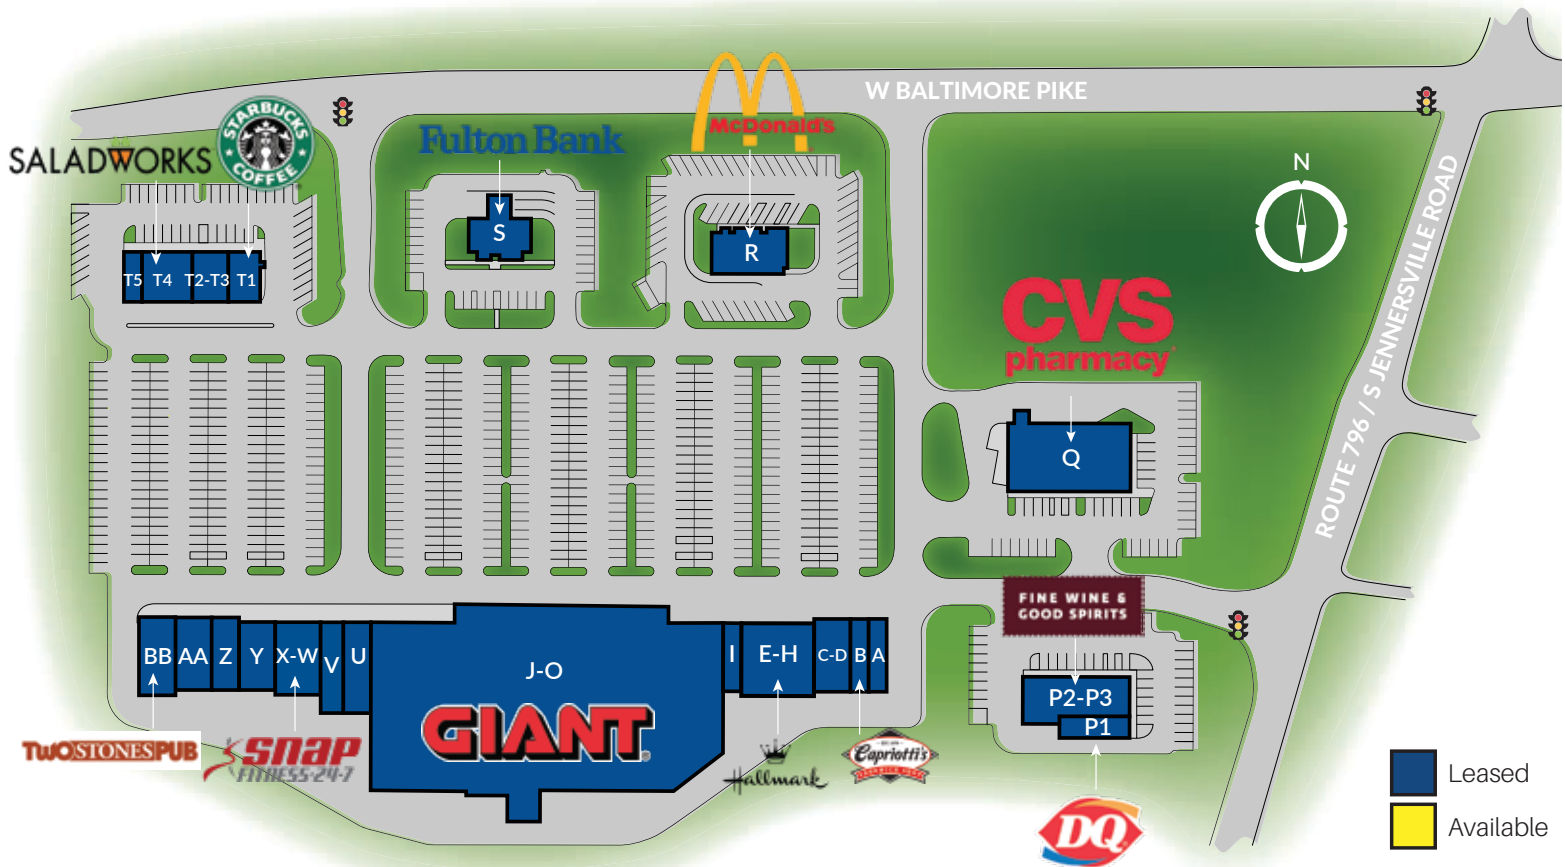

SHOPPES AT JENNER'S VILLAGE

825 W Baltimore Pike | West Grove, PA 19390

SUITE	TENANT	SQ. FEET	SUITE	TENANT	SQ. FEET
A	Corner Cafe	1,600	T1	Starbucks	1,925
B	Capriotti's Subs	1,600	T2-T3	SaladWorks	2,200
C-D	Zen Modern Asian Kitchen (Opening Spring 2026)	3,200	T4	Aurora Pizzeria & Pasta Kitchen	3,025
E-H	Hallmark	6,400	T5	Pack N' Ship	1,100
I	AT&T	1,500	U	Rosci Salon da Spa	3,000
J-O	GIANT Food	76,130	V	Jenners Cleaners	2,500
P1	Dairy Queen	1,875	W-X	Snap Fitness	4,000
P2-P3	Fine Wine & Good Spirits	5,010	Y	Miller Eye Care	3,000
Q	CVS Pharmacy	10,125	Z	Fajitas y Salsas Mexican Restaurant	2,400
R	McDonald's	3,815	AA	Pets & Friends	3,200
S	Fulton Bank	2,950	BB	Two Stones Pub	3,545
TOTAL					144,100 SF