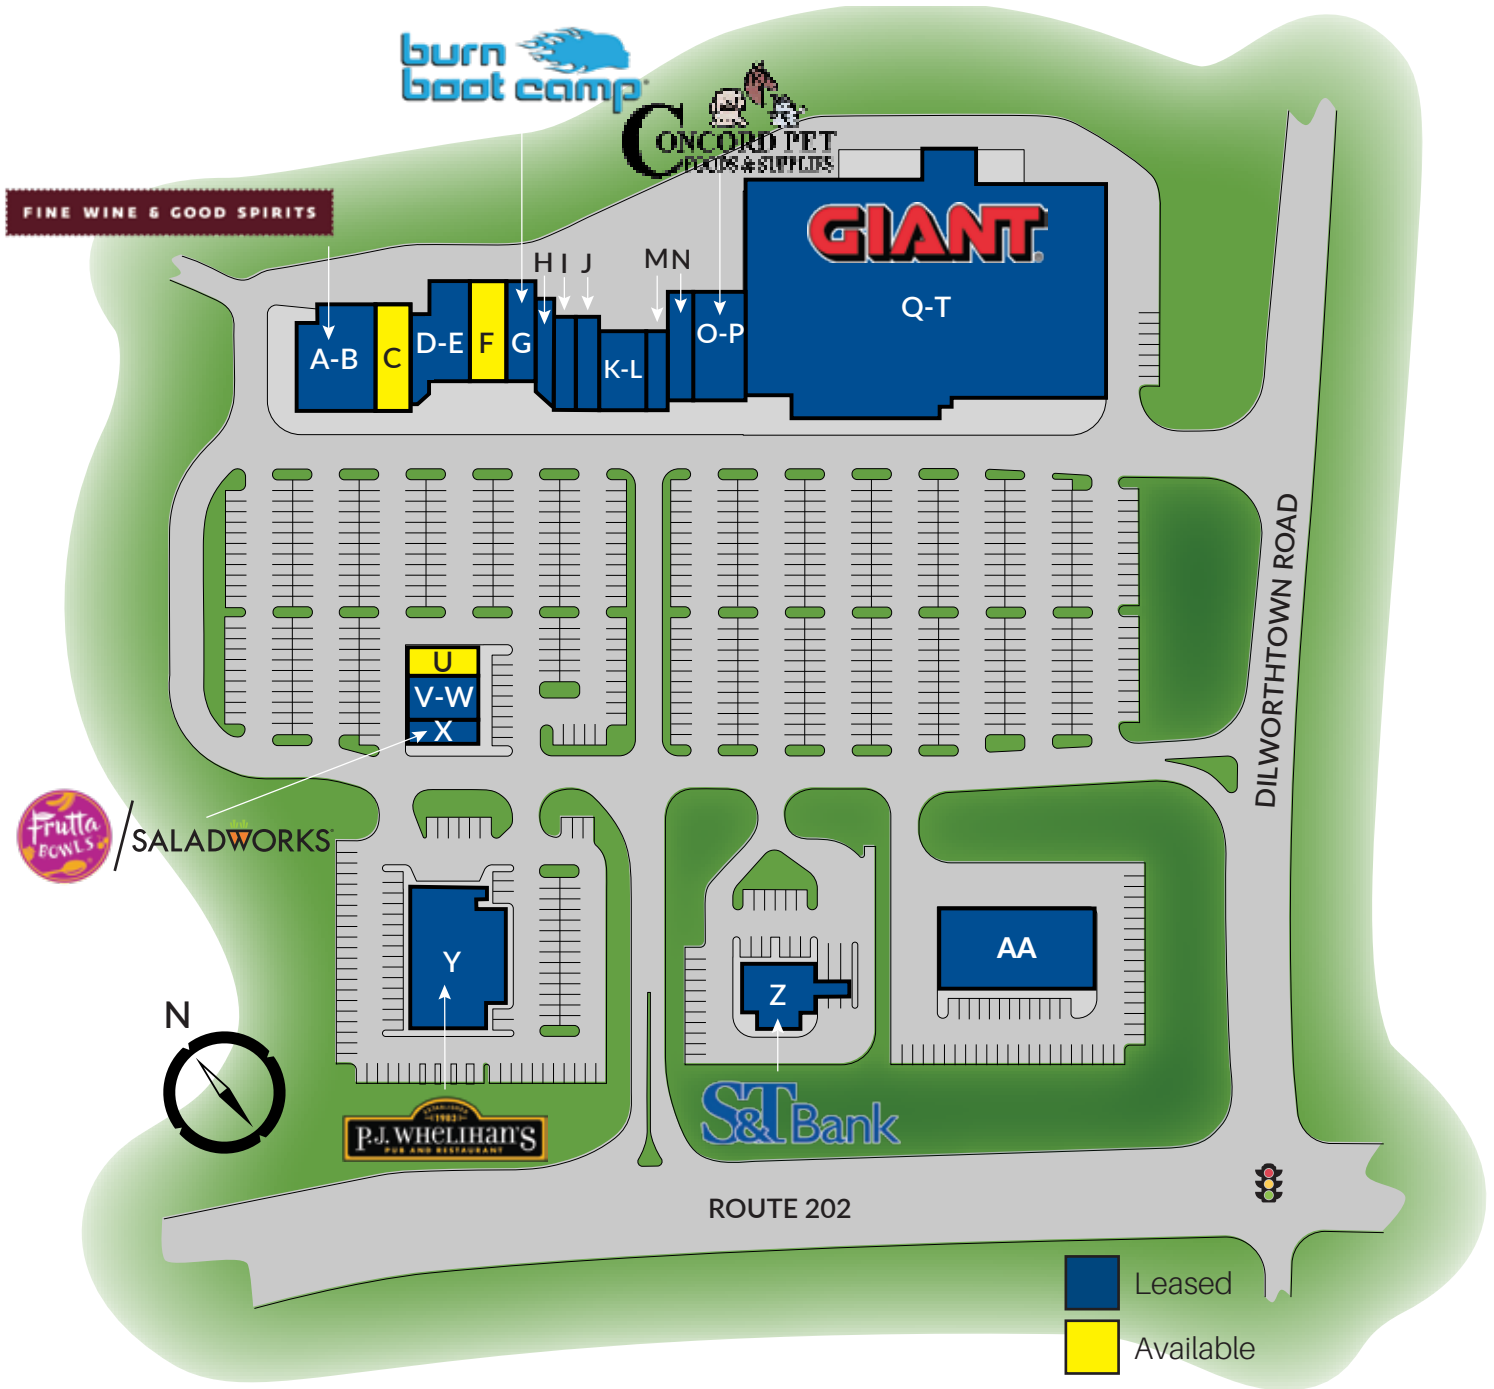

SHOPPES AT DILWORTHTOWN CROSSING

1353-1393 Dilworthtown Road | West Chester, PA 19382

SUITE	TENANT	SQ. FEET	SUITE	TENANT	SQ. FEET	SUITE	TENANT	SQ. FEET
A-B	Fine Wine & Good Spirits	6,875	I	Old Havana Cigar Company	1,400	U	AVAILABLE - 7/1/2026	1,275
C	AVAILABLE	2,500	J	AIM Mail Centers	1,400	V-W	Gen Z Nail Bar	2,550
D-E	Clothes Mentor	6,050	K-L	ATI Physical Therapy	2,400	X	Frutta Bowls / Saladworks	1,275
F	AVAILABLE	2,000	M	SuperCuts (Opening 2026)	1,200	Y	P.J. Whelihan's	6,575
G	Burn Boot Camp	3,500	N	Dilworthtown Cleaners	2,000	Z	S&T Bank	3,064
H	Wasabi Asian Restaurant	1,550	O-P	Concord Pet Food & Supplies	5,000	AA	Flagship Car Wash	10,125
			Q-T	GIANT Food	66,840			
								TOTAL 127,579 SF