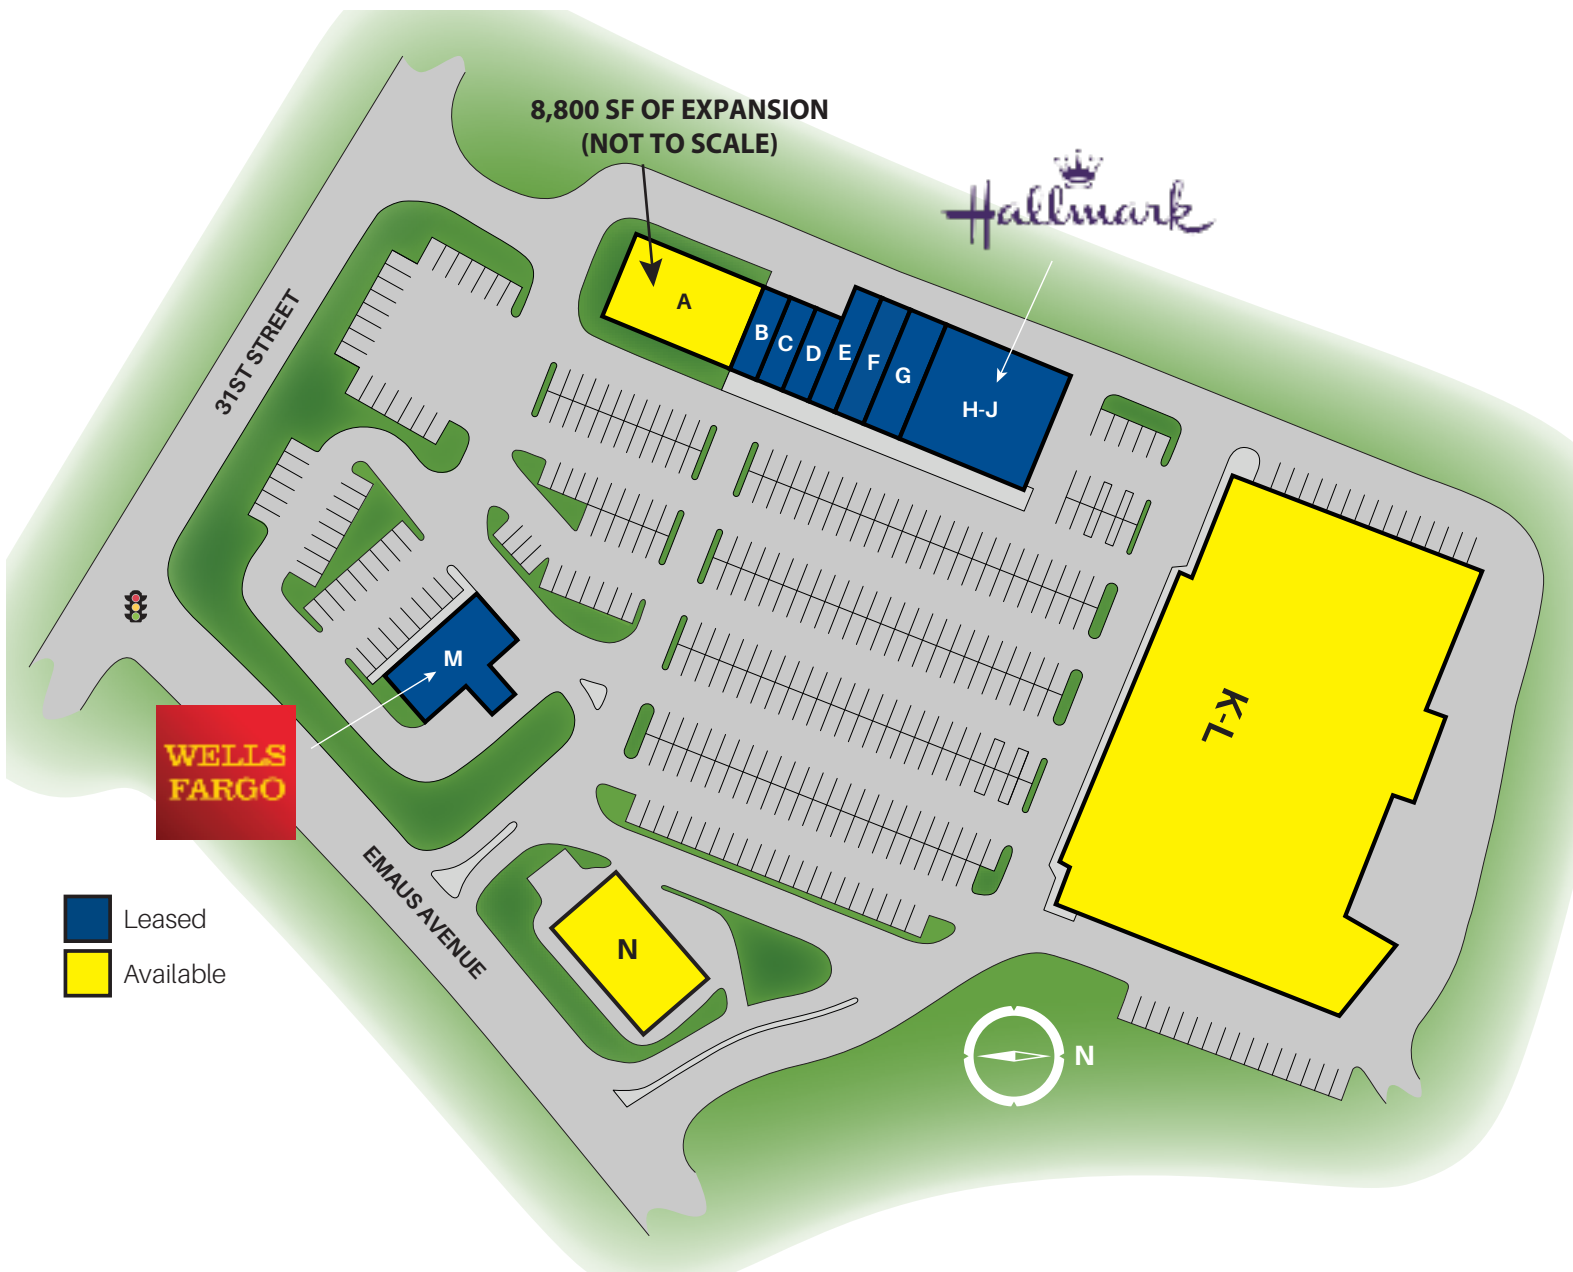

SOUTH MOUNTAIN SHOPPING CENTER

3015-3055 W Emaus Ave | Allentown, PA 18103

| SUITE | TENANT | SQ. FEET | SUITE | TENANT | SQ. FEET |
|----------|---|----------|------------------------|-------------------------------|---------------|
| A | Future Expansion (Inline or Pad) | - | G | China King | 1,600 |
| B | The Crust | 1,400 | H-J | Hallmark | 6,800 |
| C | Sun Nail Salon | 1,050 | K-L | AVAILABLE | 54,187 |
| D | The Health Spa | 1,050 | M | Wells Fargo Bank | 2,363 |
| E | Great Clips | 1,050 | N | GROUND LEASE AVAILABLE | - |
| F | Ace Cleaners | 1,600 | TOTAL 71,100 SF | | |